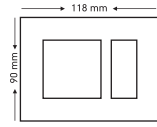

Krest Cover Plate Dimensions (approx) in mm

3 Module