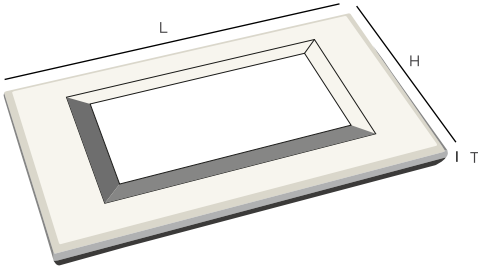

Mounting Box

Inner Plate

Inserts

Cover Plate

Front fixing of inserts

Inserting and removing the inserts is an easy and hassle-free process that can be done by

Inserts to be inserted and removed with the help of screwdriver only

Cover Plate

Krest Classic (Dimensions approx in mm)

MODULE	L	H	T
1 Module	94	90	11
2 Module	94	90	11
3 Module	118	90	11
4 Module	151	90	11
7 Module	220	90	11
8 Module Horizontal	261	90	11
8 Module Square	151	159	11
14 Module	221	159	11
21 Module	220	225	11