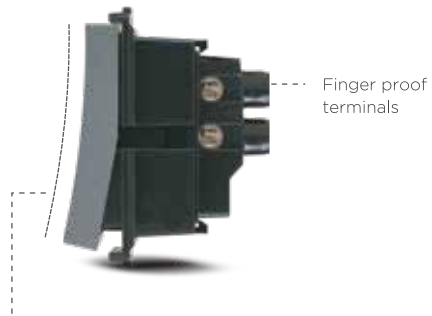

Concave surface of knob with straight yet curvilinear edges blends both worlds of aesthetic and application: easy smooth operations & requiring Low Operating Force