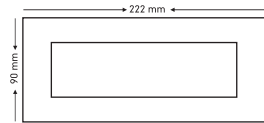

8 Module Horizontal
(Suitable for 6 Module Boxes)