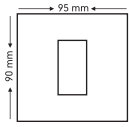

Krest Cover Plate Dimensions (approx) in mm

1 Module