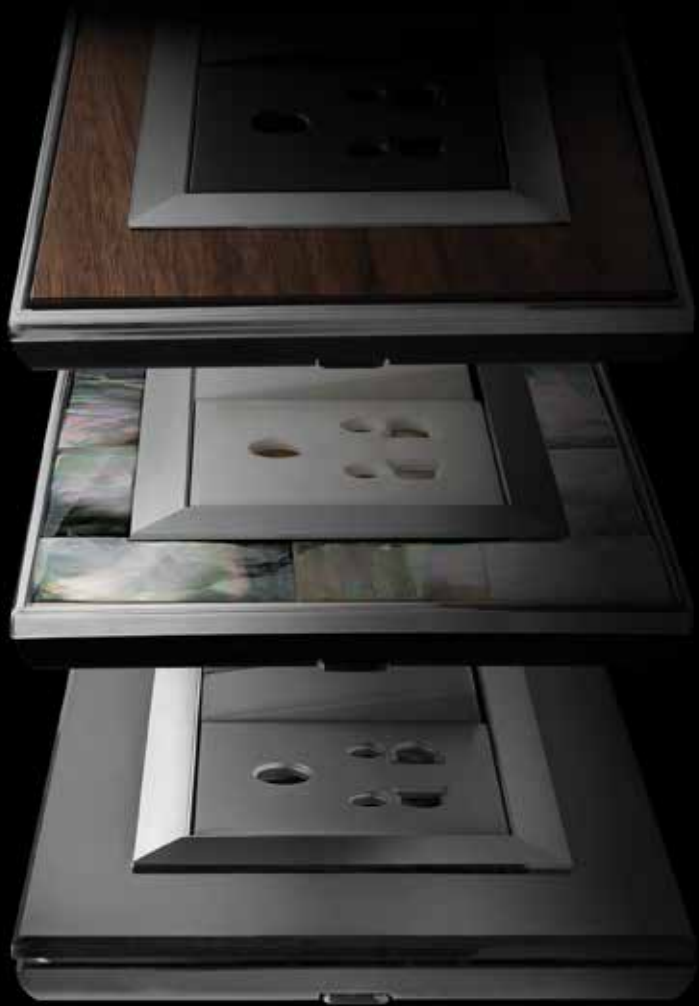

Discover **incredible**
facets of fine living.

KREST *Klassic*
PREMIUM MODULAR SWITCHES