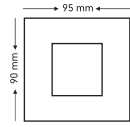

Italian Wenge - IWE

KULTURE

Foliage - FOE

Doodle - DOE

Africana - AFA

**Marked products will be delivered within 4 to 6 weeks from the date of purchase order.

Krest Cover Plate Dimensions (approx) in mm

1 Module