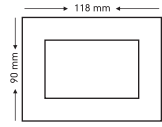

Krest Cover Plate Dimensions (approx) in mm

3 Module