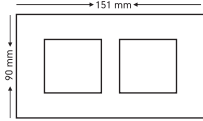

Krest Cover Plate Dimensions (approx) in mm

4 Module