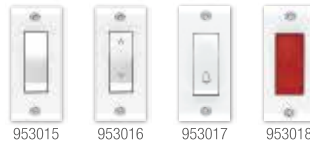

553106	Moveable Holder	64.00	20
--------	-----------------	-------	----

Available in White, Black colour

Experience  
the charisma  
of **minimalistic**  
**designs.**

CODE	PRODUCTS	MRP ₹ PER UNIT	PACK
<b>KOM-1 6A SWITCHES &amp; INDICATOR</b>			
953001	6A 1 Way Switch	27.00	20
953002	6A 2 Way Switch	34.00	20
953003	6A Bell Push Switch	34.00	20
953004	Red Indicator Light	37.00	20
<b>KOM-2 6A SWITCHES &amp; INDICATOR</b>			
953011	6A One Way Switch	27.00	20
953012	6A Two Way Switch	34.00	20
953013	6A Bell Push Switch	34.00	20
953014	Red Indicator Light	37.00	20
<b>KOM-3 6A SWITCHES &amp; INDICATOR</b>			
953015	6A One Way Switch	27.00	20
953016	6A Two Way Switch	34.00	20
953017	6A Bell Push Switch	34.00	20
953018	Red Indicator Light	37.00	20
<b>SOCKETS</b>			
953021	6A 2 Pin Socket	31.00	20
953022	6A 2-in-1 Socket	44.00	10
953023	13A Multi Purpose Socket	73.00	10
953024	6A 3 Pin Socket (With ISI Mark)	44.00	10
<b>FUSES, TV ANTENNA SOCKET &amp; TELEPHONE JACK</b>			
953026	Kit Kat Fuse 10A	48.00	20
953027	Kit Kat Fuse 16A	64.00	10
953031	Mini TV Antenna Socket	45.00	20
953032	Mini 2 Line Telephone Jack	85.00	20